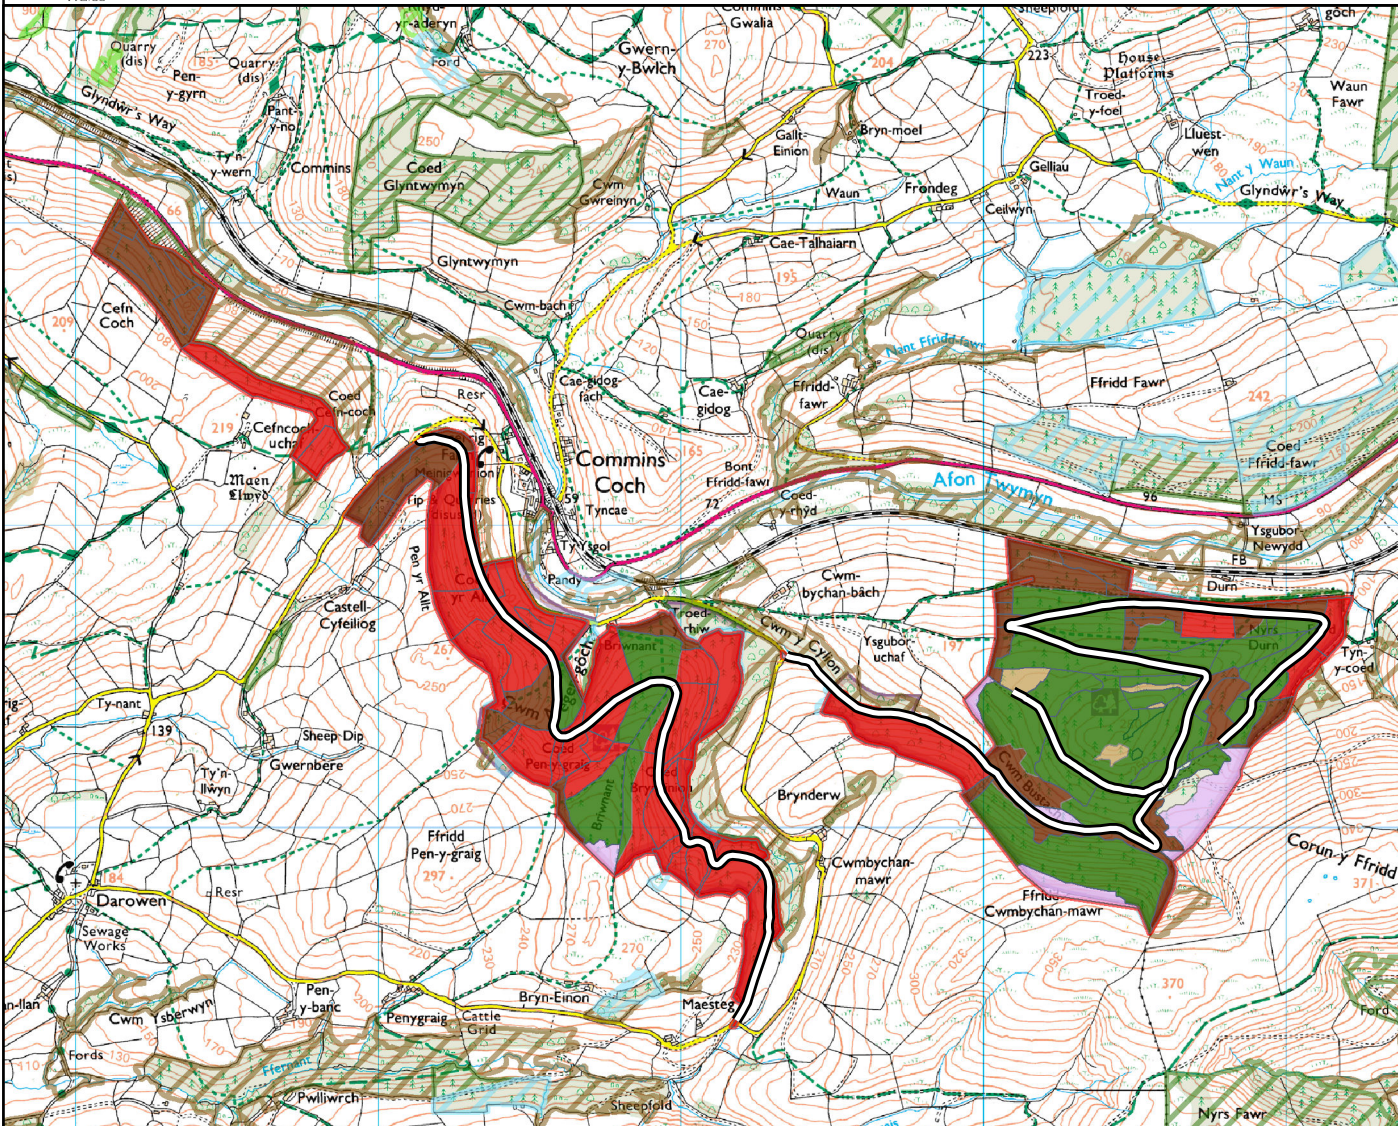

Machynlleth Forest Resource Plan - Map 1 (Part C - Commins Coch)

Forest Road

Long-Term Primary Objectives

- Ancient Woodland Management
- Native Woodland Management
- Standard Forest Management
- Successional Woodland
- Open Habitat Management
- Open Land Other
- Recreation Sites
- Other Land Uses

Machynlleth FRP Boundary

Sub-compartments

National Forest Inventory 2019

NFI 2019 Woodland Type

- Broadleaved
- Conifer
- Mixed mainly broadleaved
- Mixed mainly conifer
- Young Crops

1:25,000 @ A3

© Crown Copyright and database right 2024.
Ordnance Survey licence number 100019741.

© Hawffraint a hawliau cronfa ddata'r Goron 2024.
Rif Trwydded y'r Arolwg Ordnans 100019741.