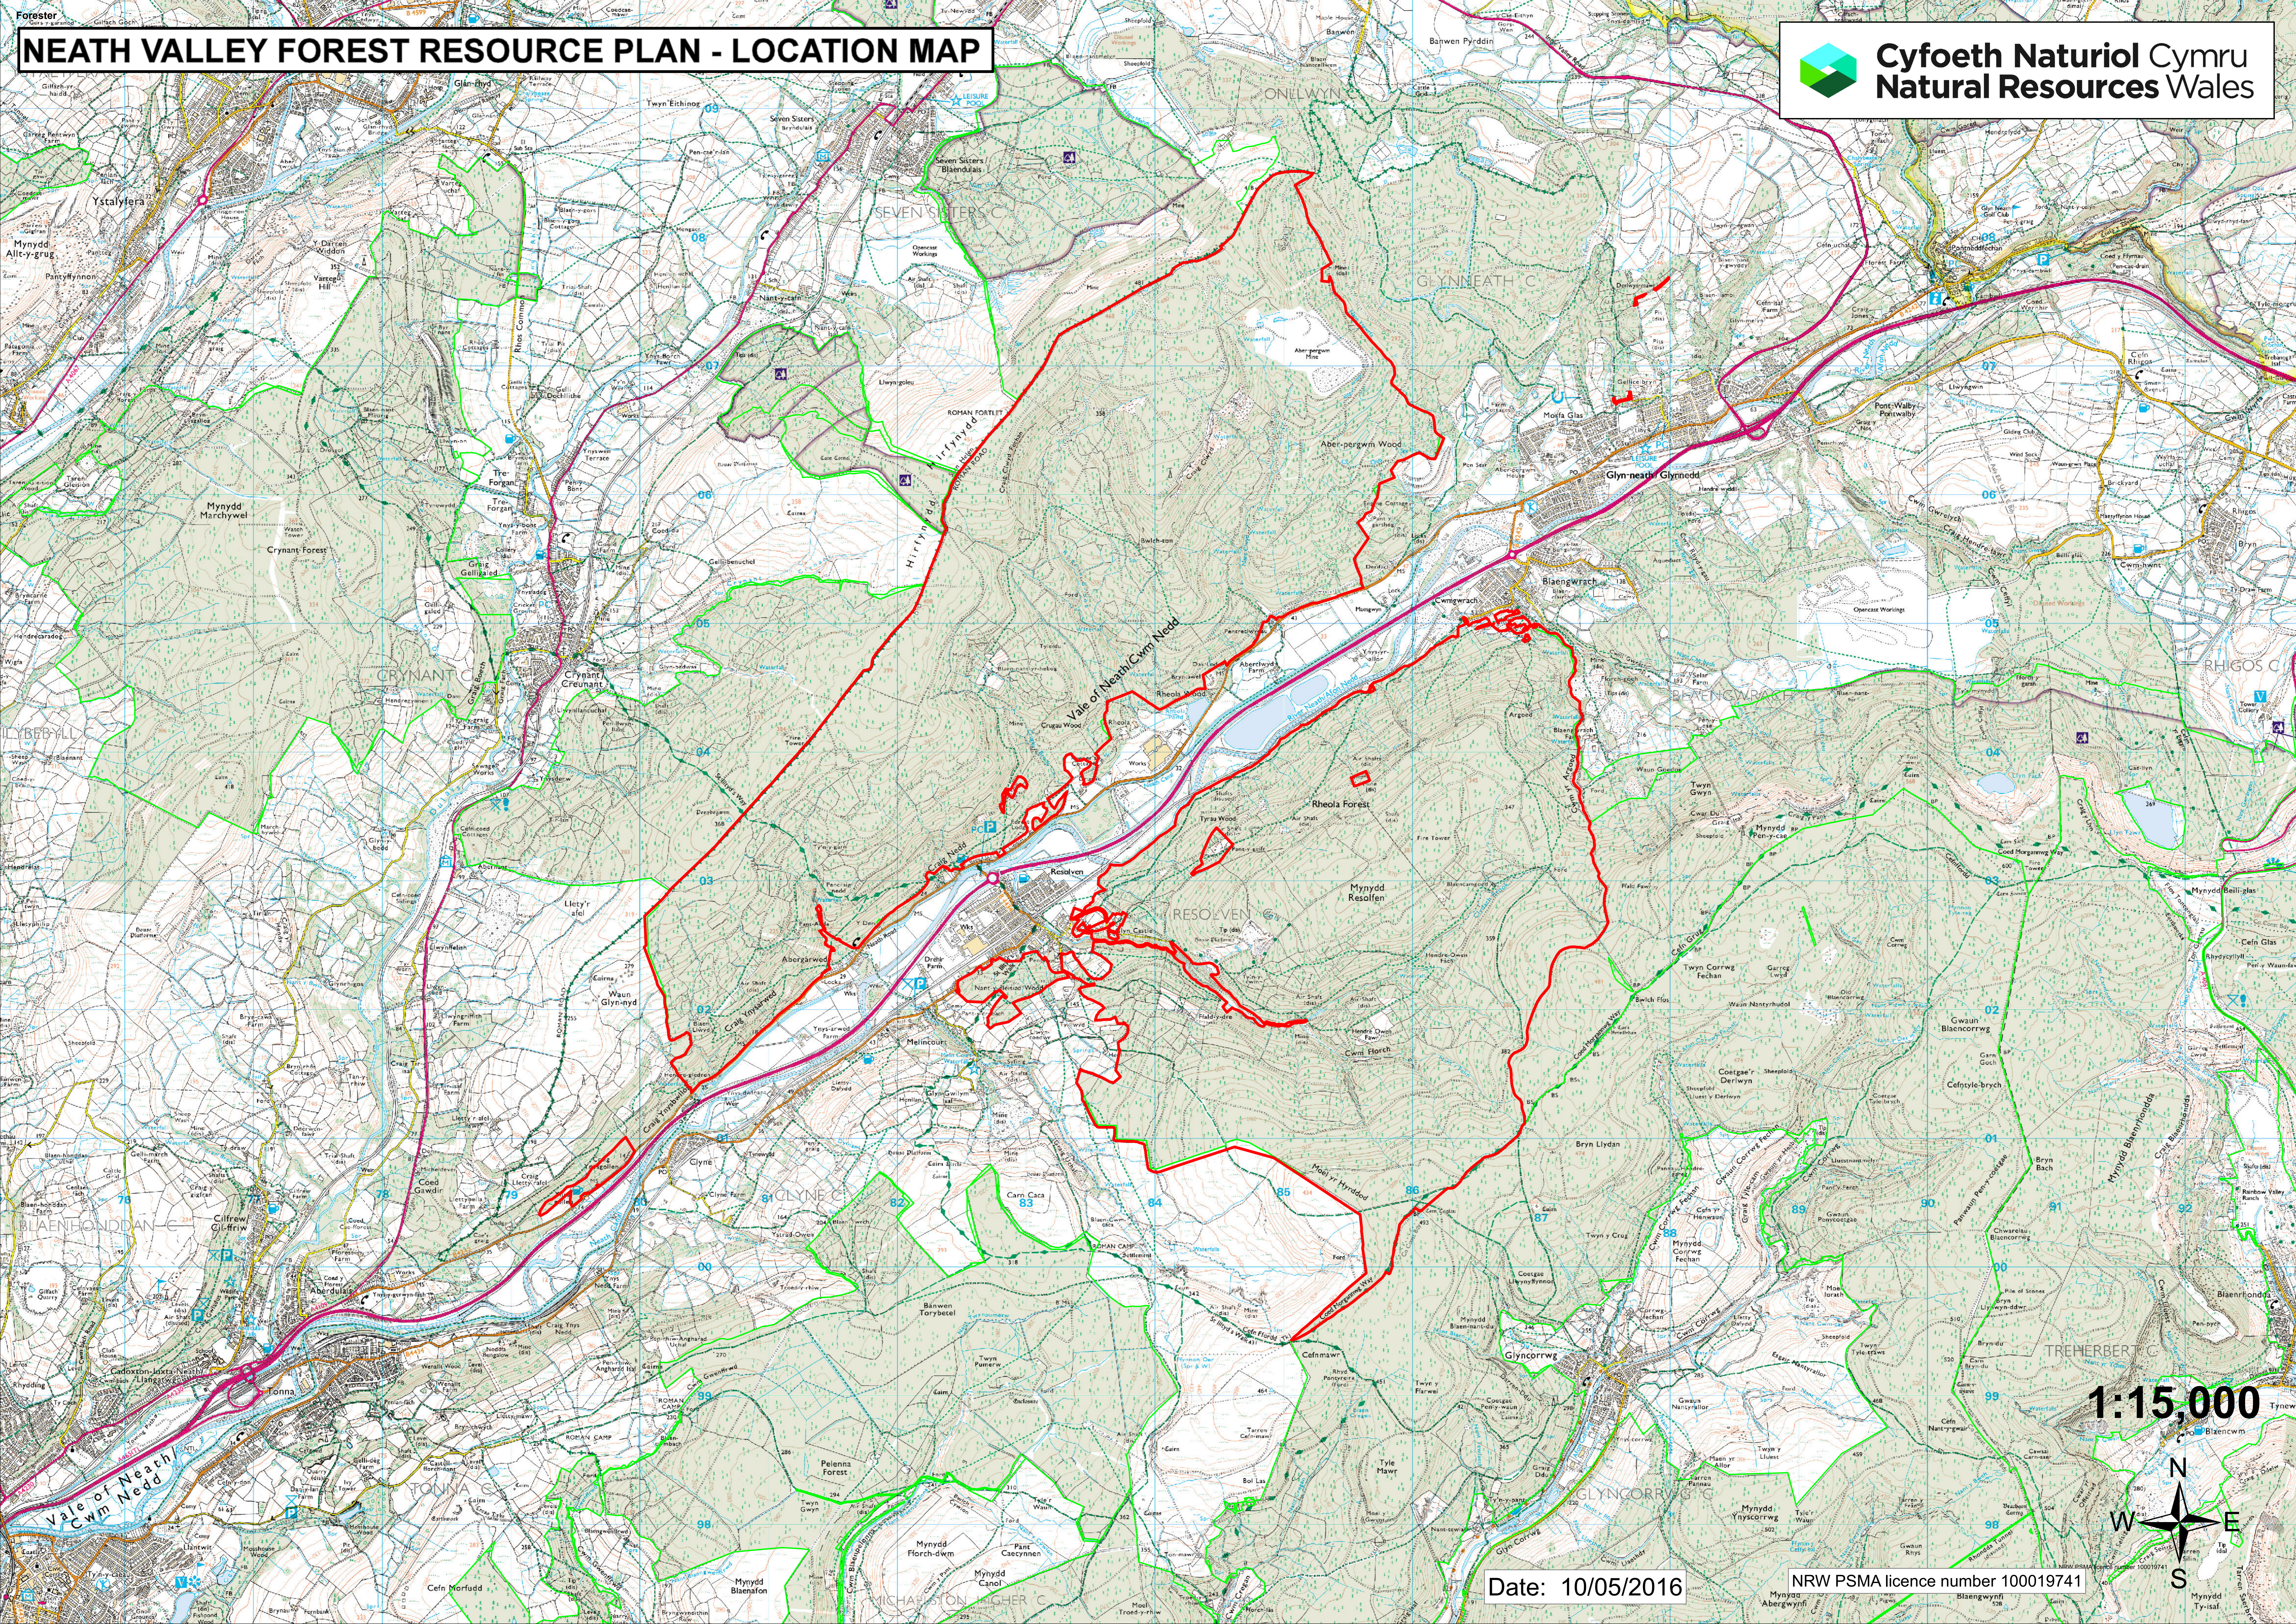

NEATH VALLEY FOREST RESOURCE PLAN - LOCATION MAP

Date: 10/05/2016

NRW PSMA licence number 100019741

1:15,000