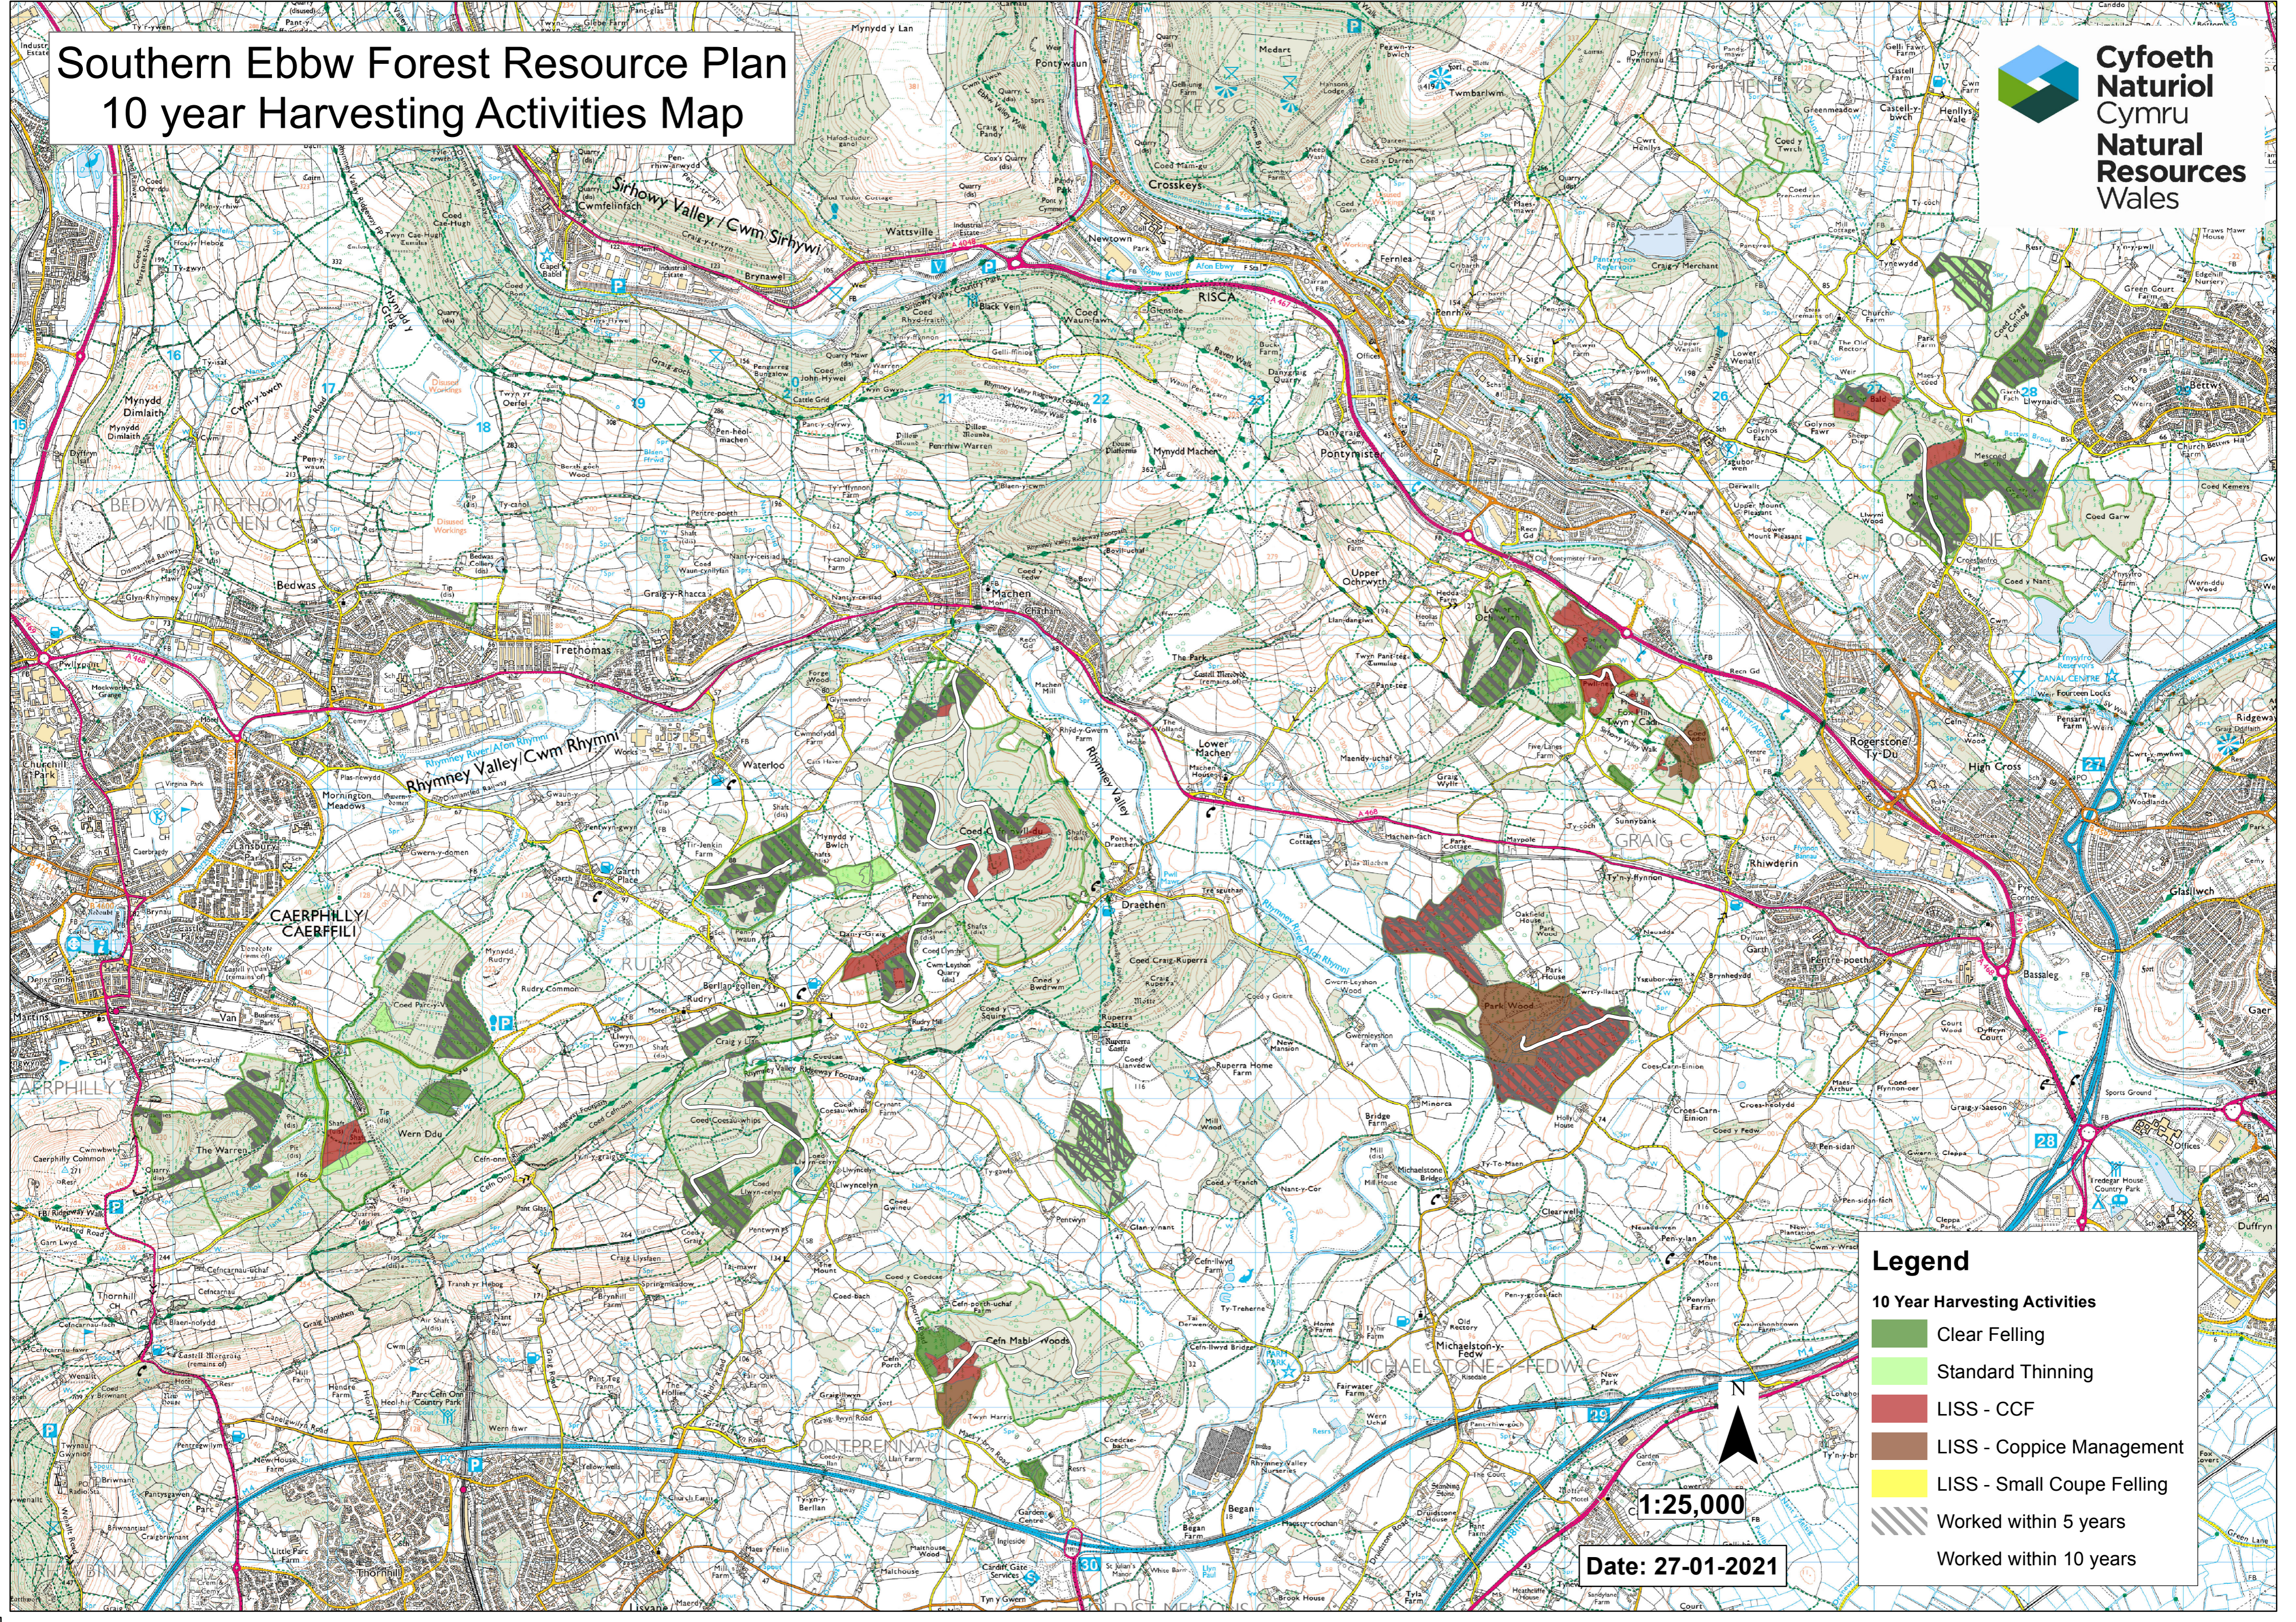

Southern Ebbw Forest Resource Plan 10 year Harvesting Activities Map

Legend

10 Year Harvesting Activities

- Clear Felling
- Standard Thinning
- LISS - CCF
- LISS - Coppice Management
- LISS - Small Coupe Felling
- Worked within 5 years
- Worked within 10 years

1:25,000

Date: 27-01-2021