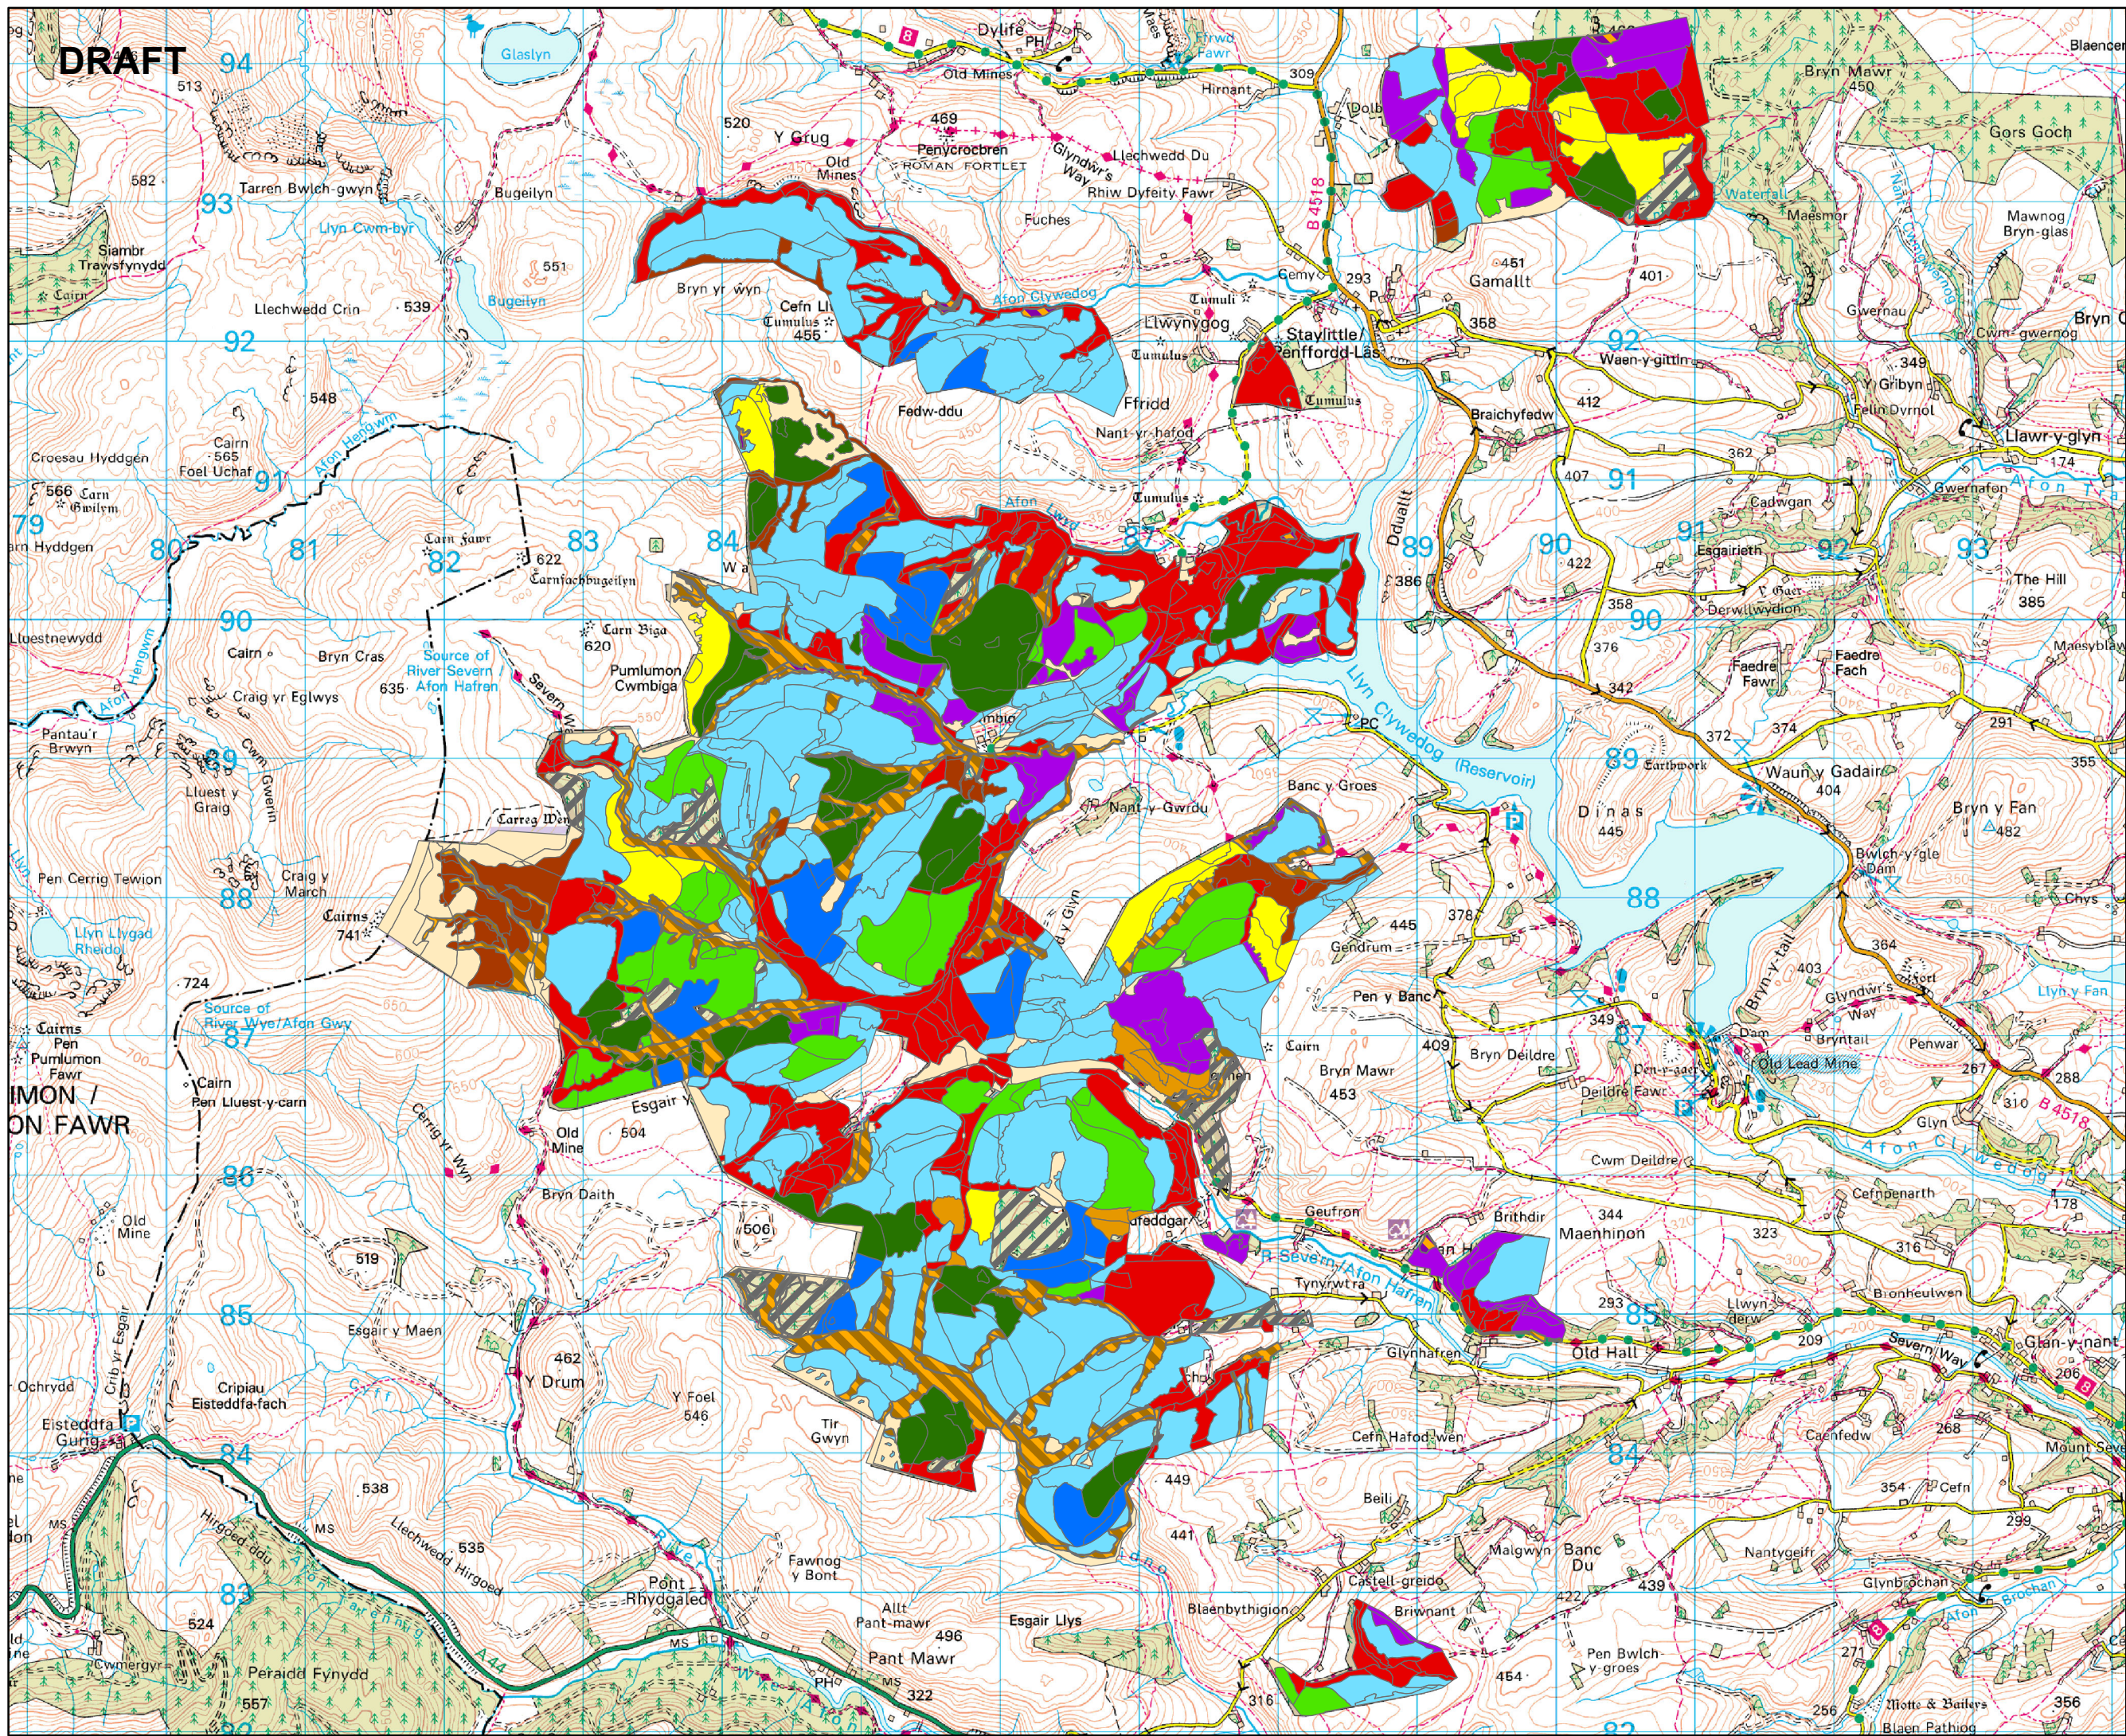

Hafren Forest

Scale: 1:43,328
Date: 02/03/2021

Legend

Map 2 Forest Management Systems

-  2022-26
-  2027-31
-  2032-36
-  2037-41
-  2042-46
-  2047-51
-  Unassigned Management
-  Low Impact Silviculture
-  Minimum Intervention
-  Natural Reserve
-  Long Term Retention
-  Recently Felled
-  Open Land

1:43,328