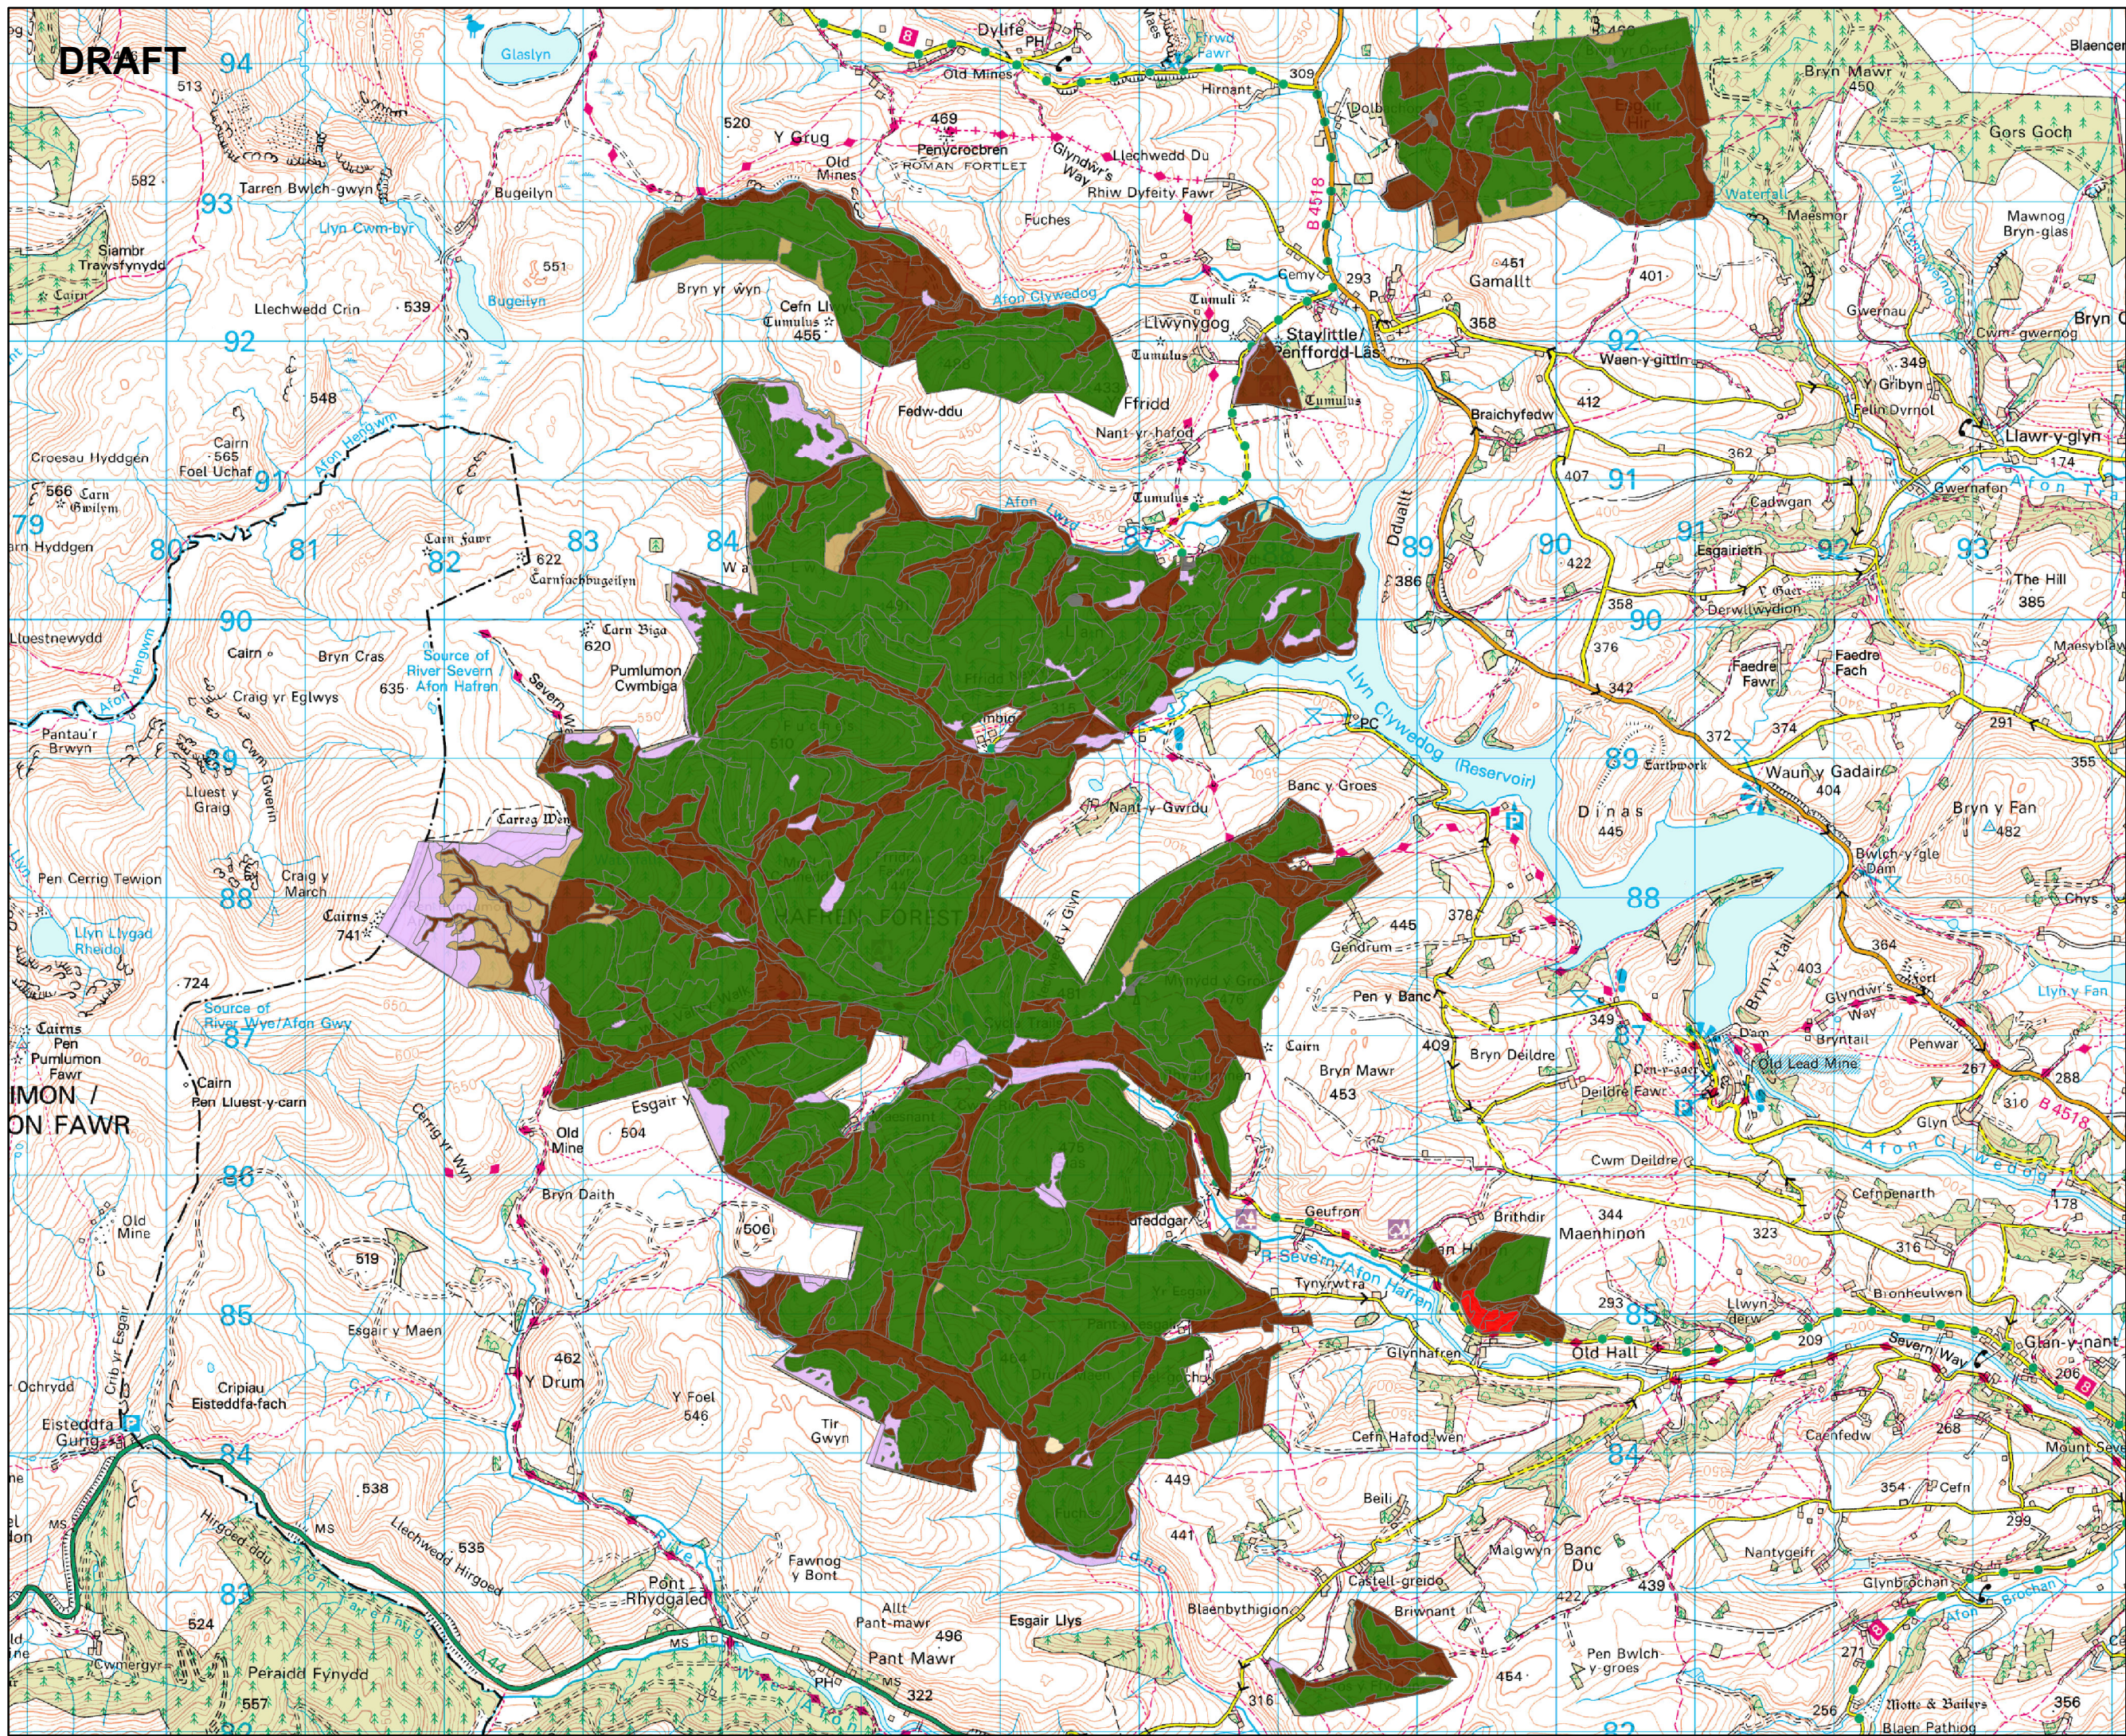

Hafren Forest

Scale: 1:43,328
Date: 02/03/2021

Legend

- Map 1**
Long-Term Primary Objectives
- Ancient Woodland Management
 - Native Woodland Management
 - Standard Forest Management
 - Successional Woodland
 - Open Habitat Management
 - Open Land Other
 - Recreation Sites
 - Other Land Uses

1:43,328