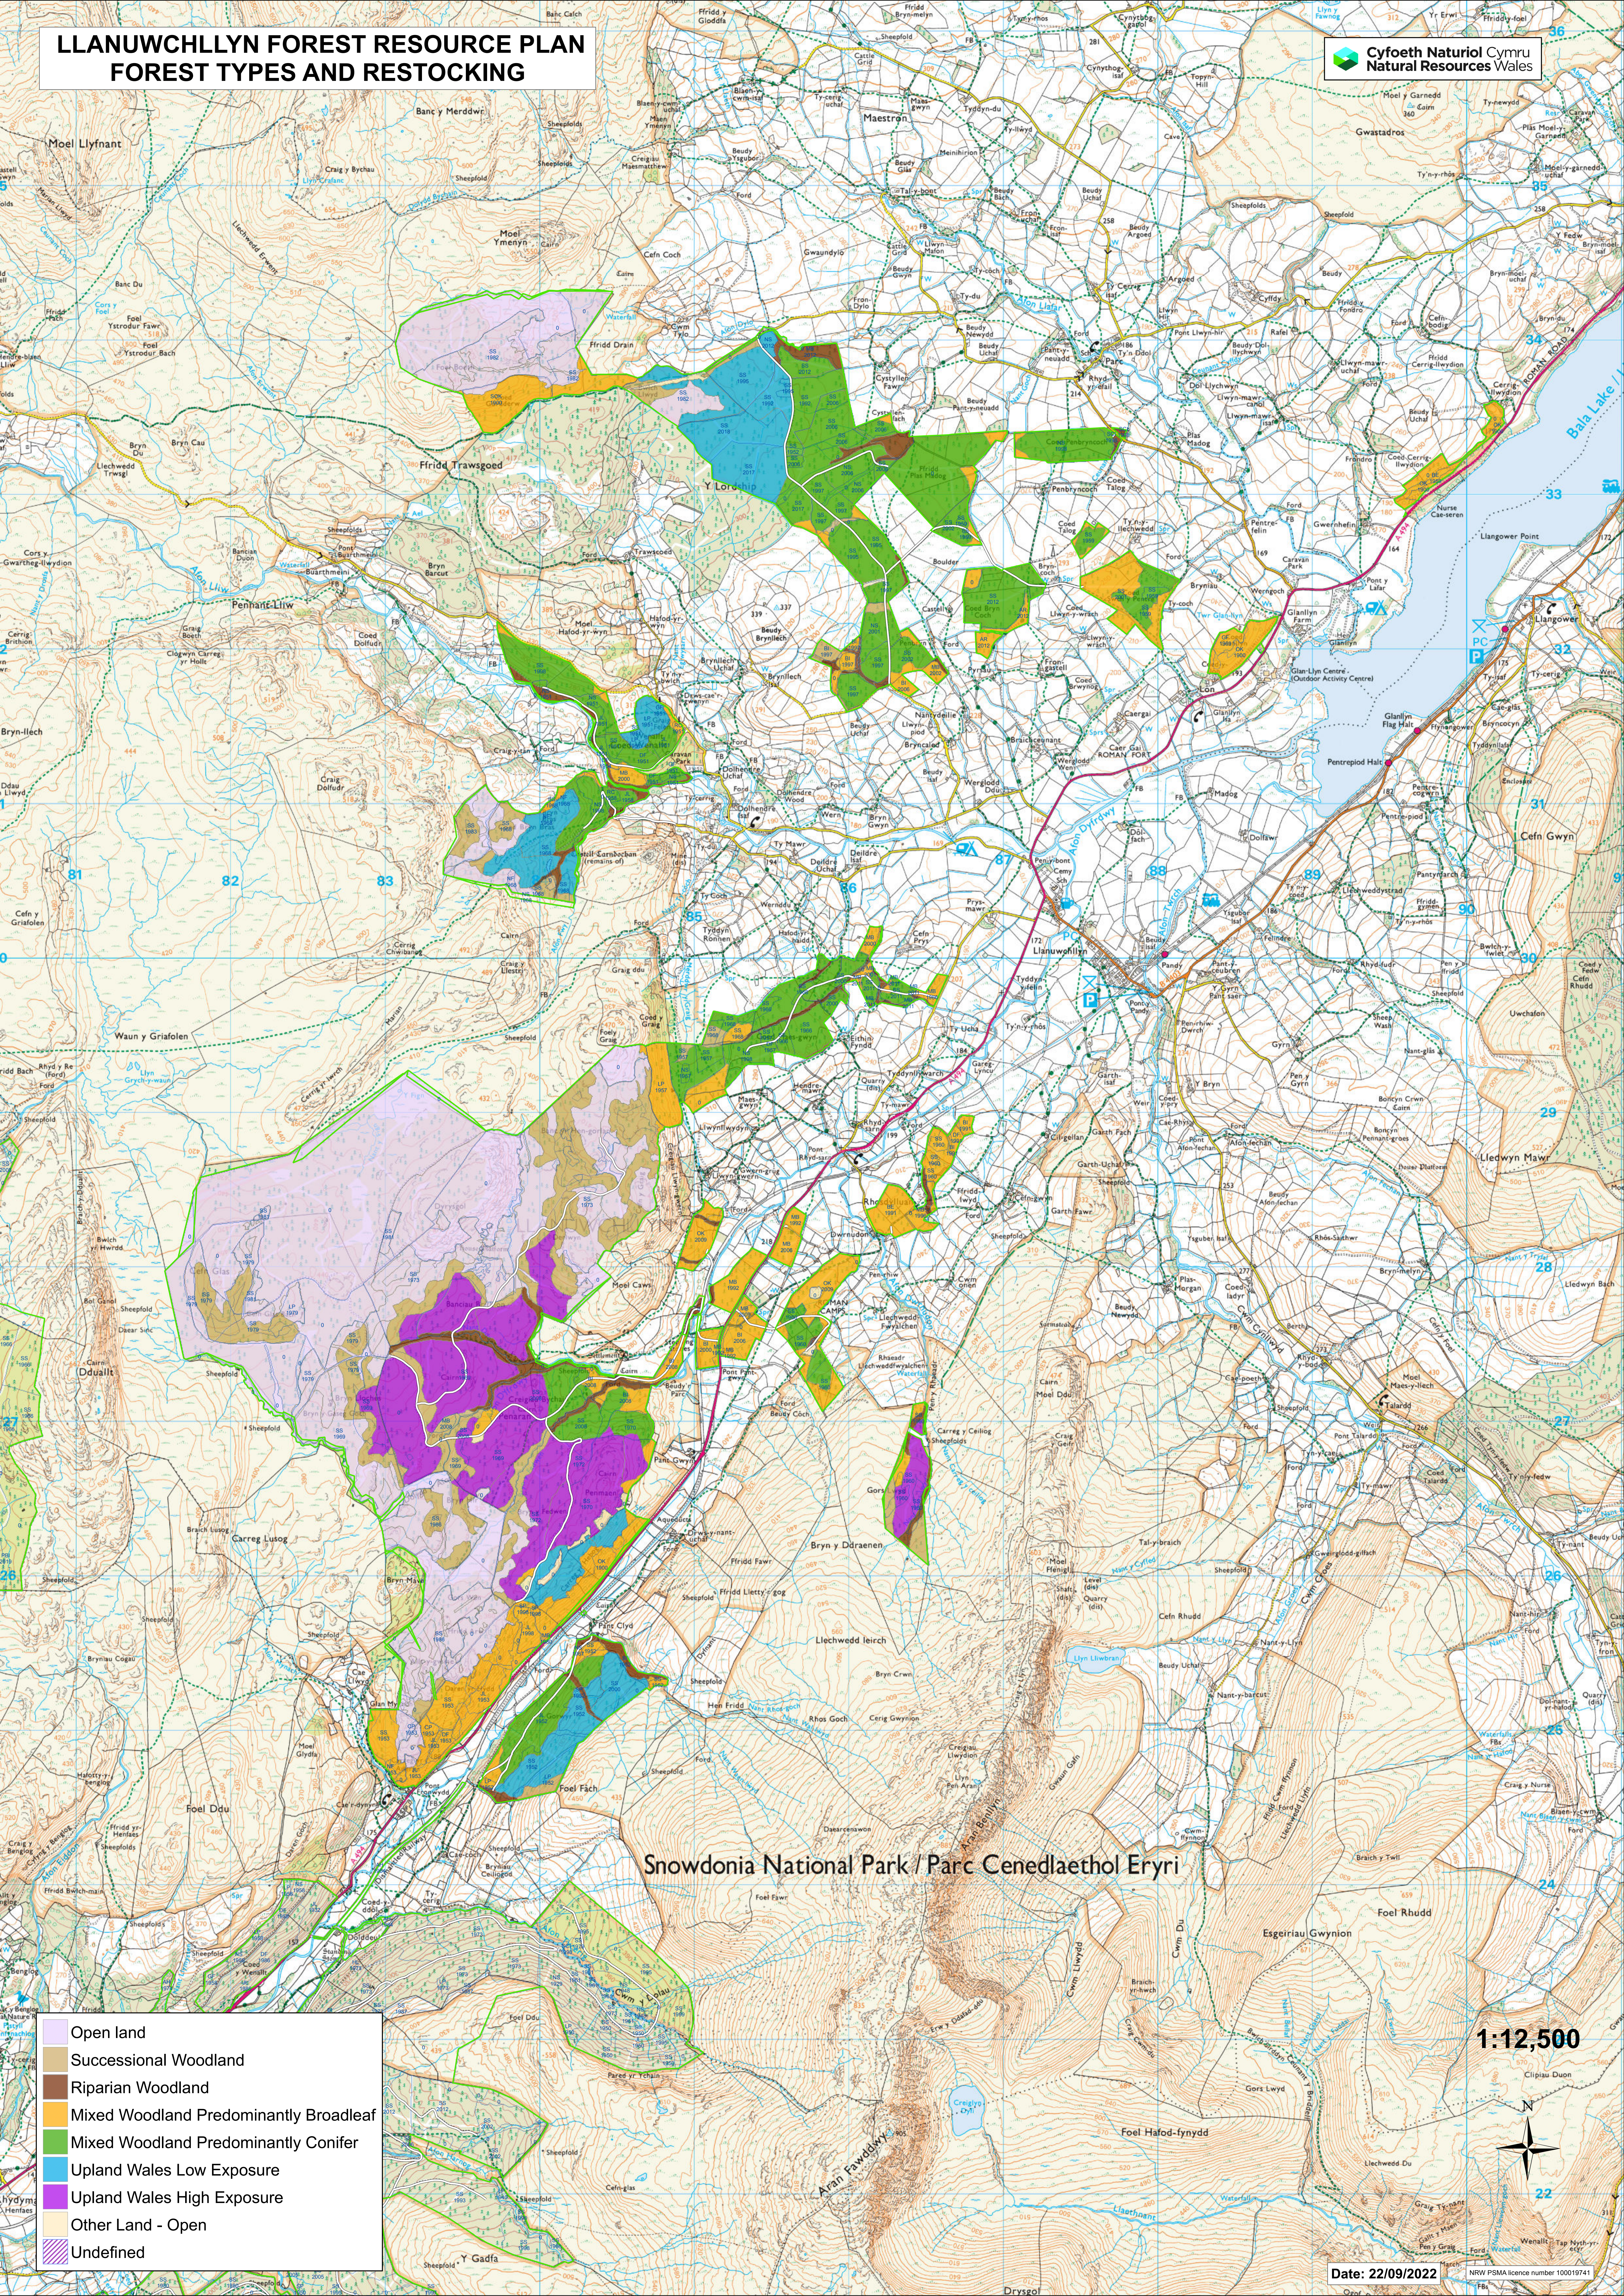

# LLANUWCHLLYN FOREST RESOURCE PLAN

## FOREST TYPES AND RESTOCKING

Snowdonia National Park / Parc Cenedlaethol Eryri

- Open land
- Successional Woodland
- Riparian Woodland
- Mixed Woodland Predominantly Broadleaf
- Mixed Woodland Predominantly Conifer
- Upland Wales Low Exposure
- Upland Wales High Exposure
- Other Land - Open
- Undefined

1:12,500